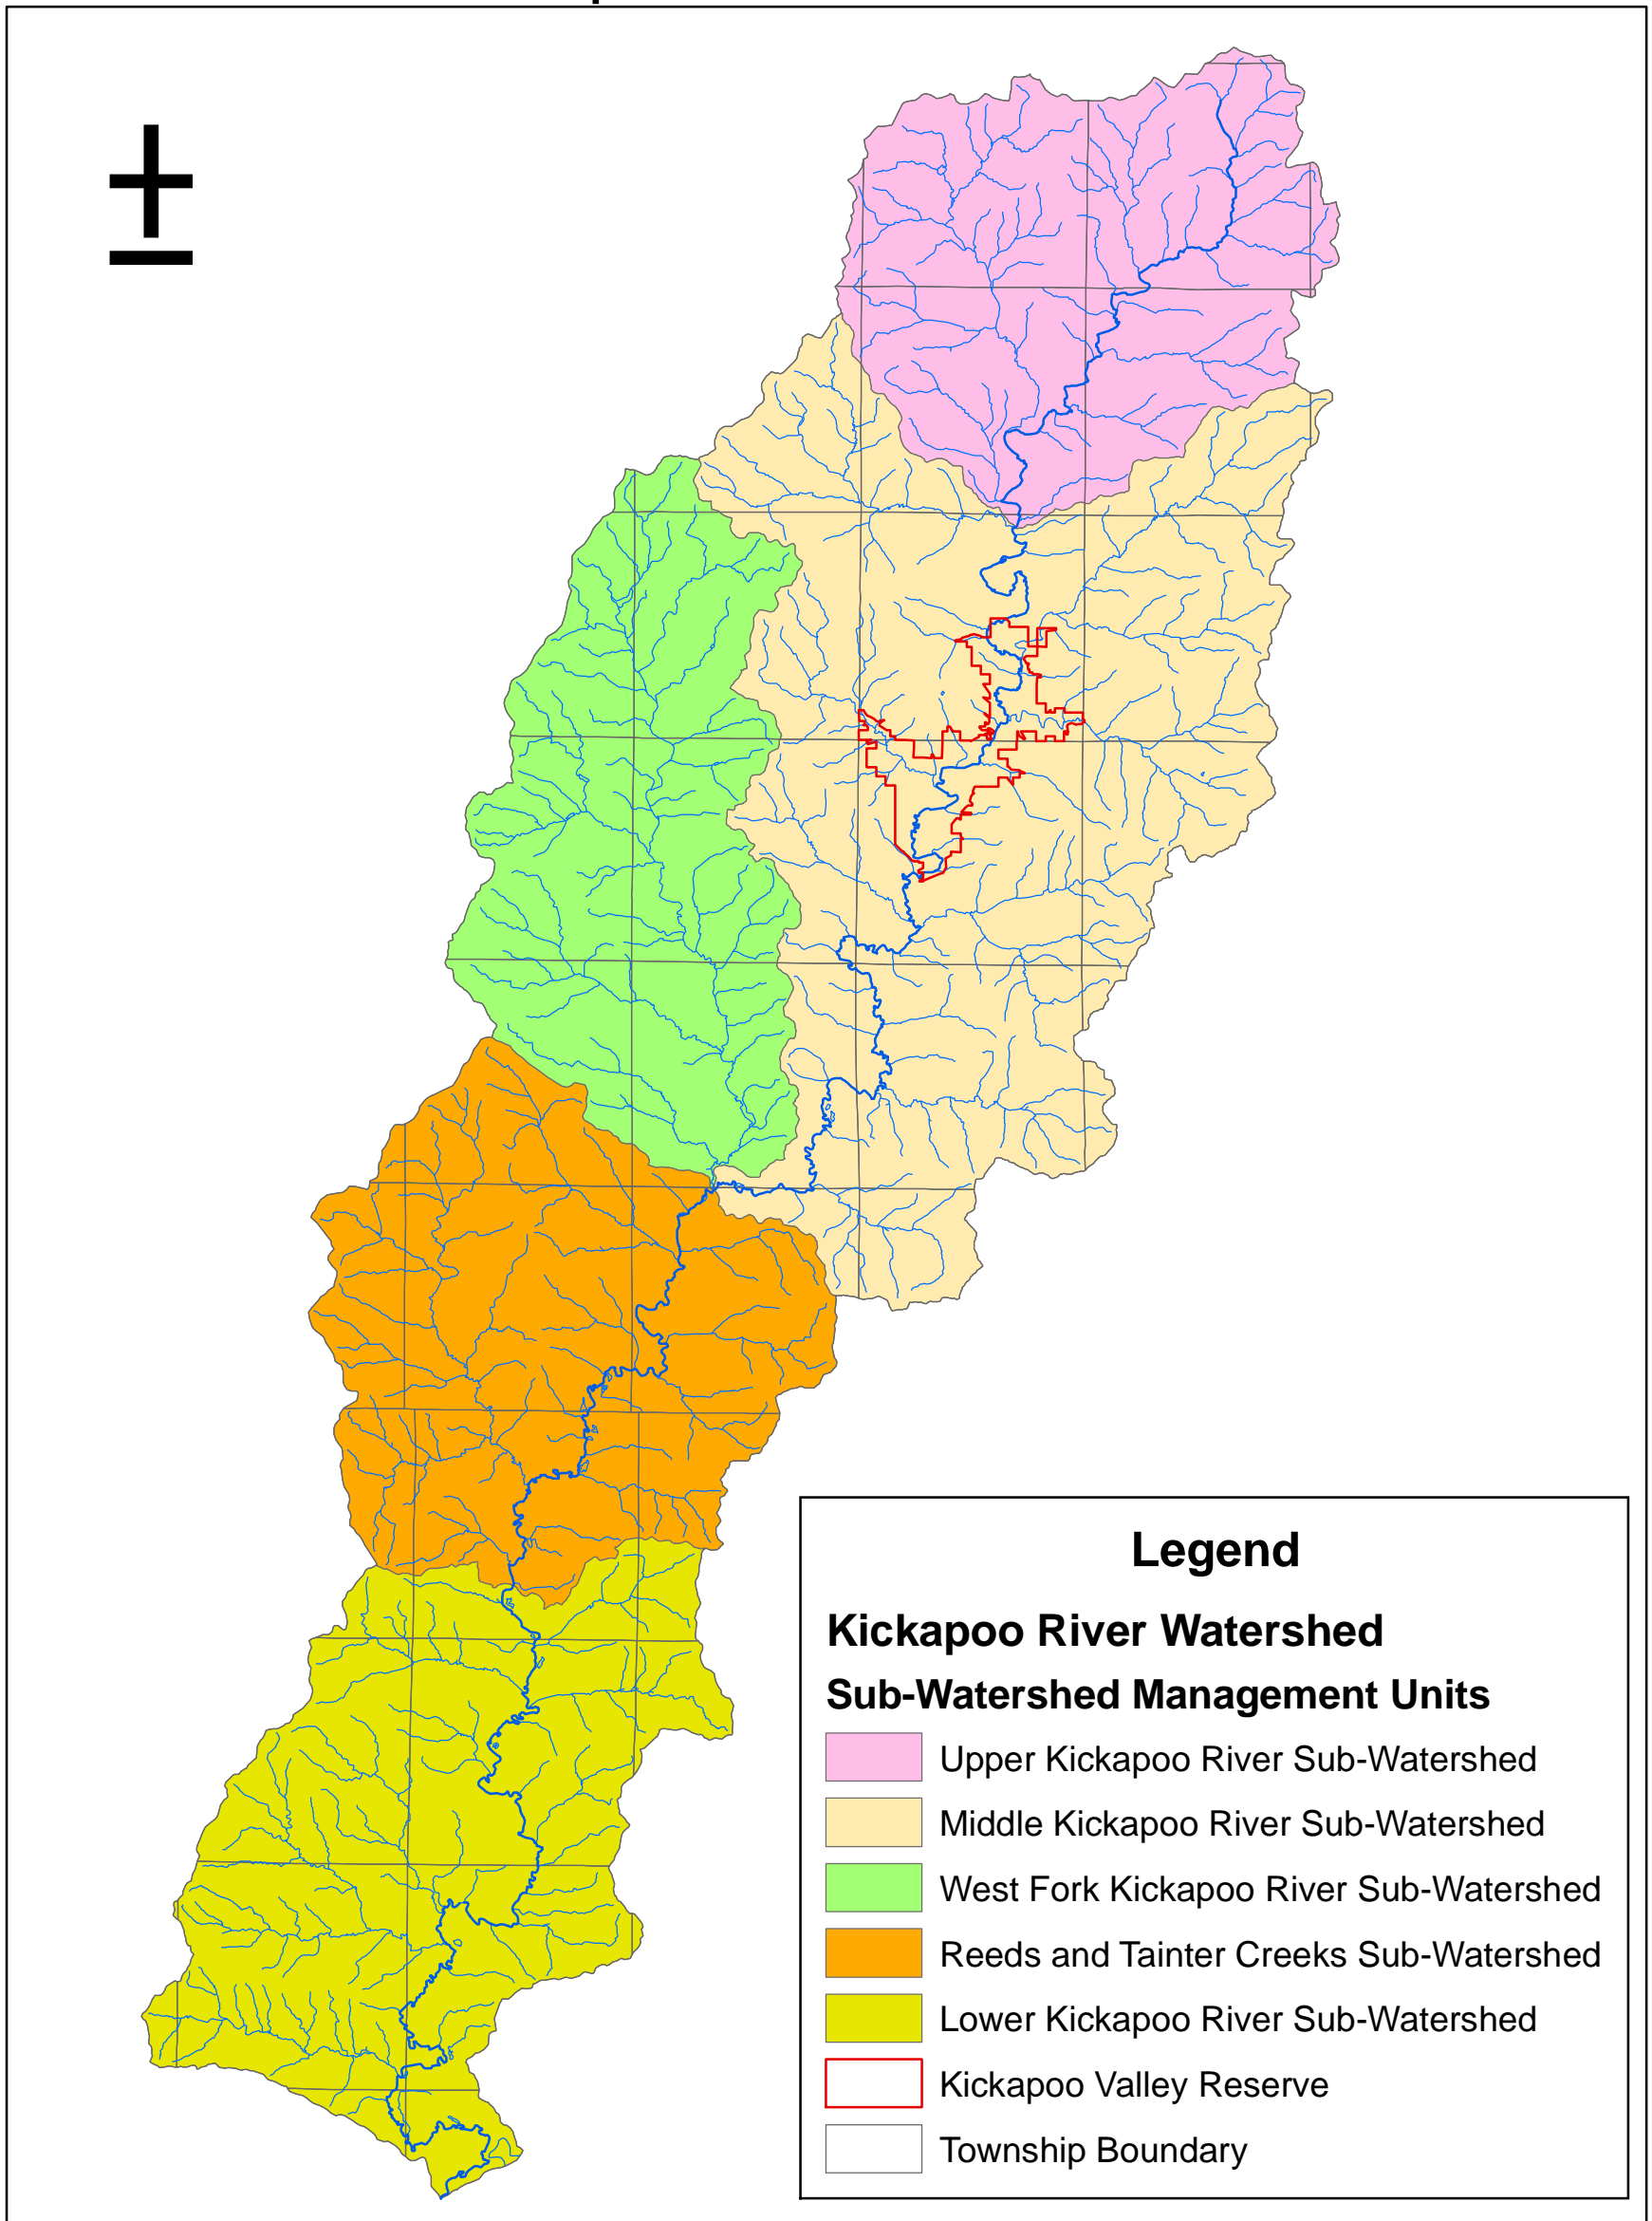

# Kickapoo Valley Reserve

## Kickapoo River Watershed

Data Source:  
Township Boundaries from WDNR Landnet 1:100,000  
Reserve Boundary by ACOE, 1997

Digitized Lines Are Not Survey Quality

Map Created for Kickapoo Valley Reserve Master Plan  
Original Data Compiled by Helen Kahn, July 1999  
Recreated by Ben Johnston, November 2006